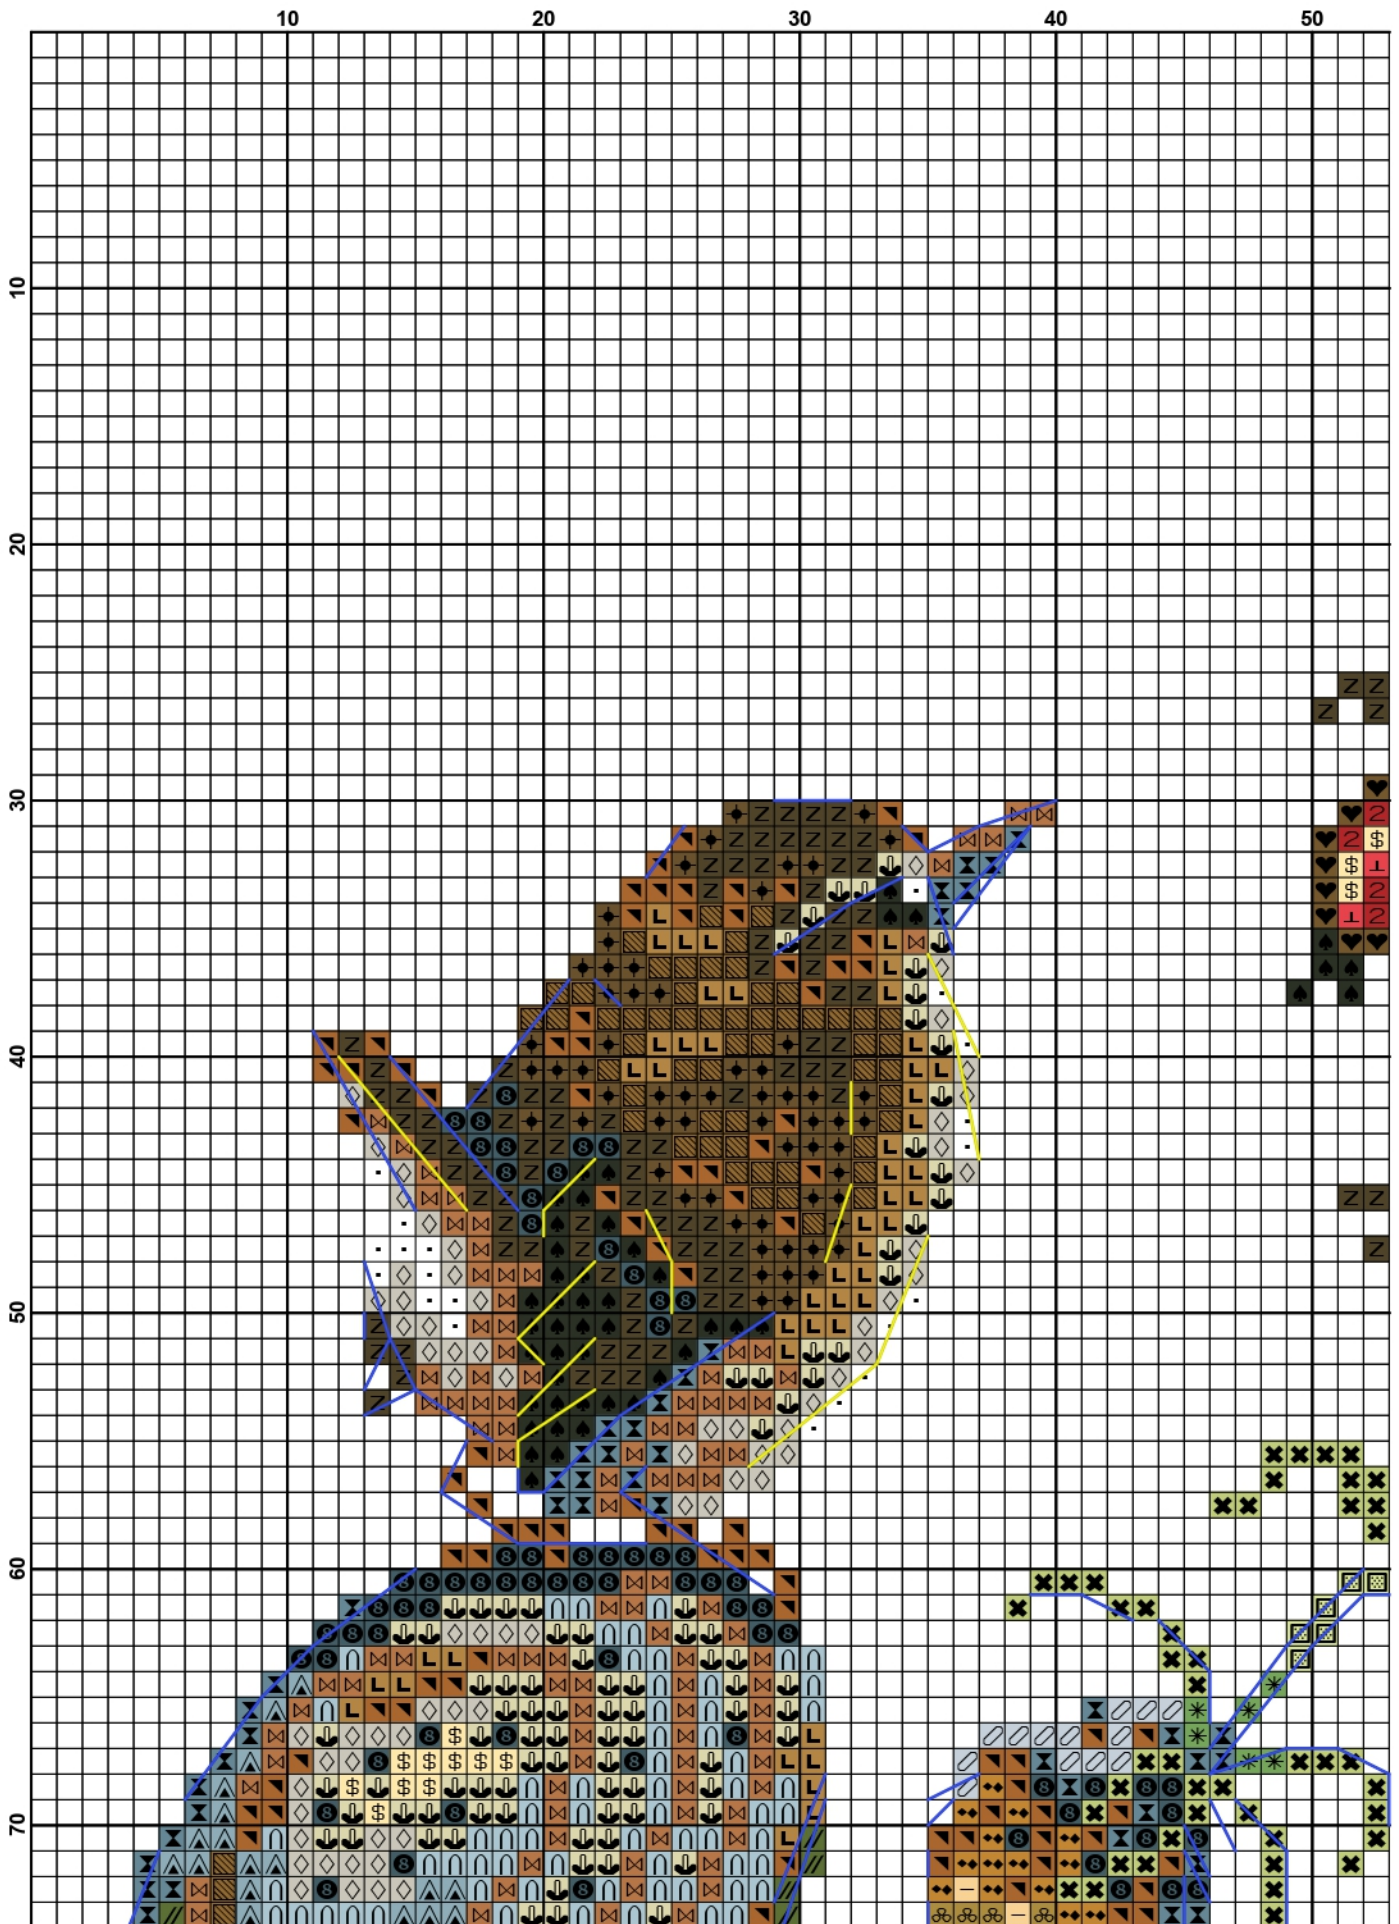

Merejka

Merejka K-129 - December

Merejka K-129 - December

Love Stitch

Merejka K-129 - December

Merejka K-129 - December

Love Stitch

Merejka K-129 - December

Merejka K-129 - December

Merejka K-129 - December

Merejka K-129 - December

Merejka K-129 - December

Pattern Name: Merejka - K-129 - December

Designed By: Merejka

Company: 2019

Copyright: Love Stitch

Fabric: ad'da 14,
218w X 159h Stitches

Size(s): 14 Count, 39.55w X 28.85h cm

10 Count, 55.37w X 40.39h cm

18 Count, 30.76w X 22.44h cm

22 Count, 25.17w X 18.36h cm

Floss Used for Full Stitches:

Symbol	Strands	Type	Number	Color
	2	DMC	301	Mahogany-MD
	2	DMC	310	Black
	2	DMC	321	Christmas Red
	2	DMC	433	Brown-MD
	2	DMC	434	Brown-LT
	2	DMC	435	Brown-VY LT
	2	DMC	453	Shell Gray-LT
	2	DMC	472	Avocado Green-UL LT
	2	DMC	680	Old Gold-DK
	2	DMC	745	Yellow-LT Pale
	2	DMC	801	Coffee Brown-DK
	2	DMC	814	Garnet-DK
	2	DMC	816	Garnet
	2	DMC	893	Carnation-LT
	2	DMC	930	Antique Blue-DK
	2	DMC	931	Antique Blue-MD
	2	DMC	932	Antique Blue-LT
	2	DMC	935	Avocado Green-DK
	2	DMC	937	Avocado Green-MD
	2	DMC	938	Coffee Brown-UL DK
	2	DMC	939	Navy Blue-VY DK
	2	DMC	976	Golden Brown-MD
	2	DMC	988	Forest Green-MD
	2	DMC	3752	Antique Blue-VY LT
	2	DMC	3801	Christmas Red-LT
	2	DMC	3855	Autumn Gold-LT
	2	DMC	B5200	Snow White
	1	DMC	453	Shell Gray-LT
	1	DMC	745	Yellow-LT Pale
	1	DMC	472	Avocado Green-UL LT
	1	DMC	988	Forest Green-MD
	1	DMC	680	Old Gold-DK
	1	DMC	3855	Autumn Gold-LT
	1	DMC	745	Yellow-LT Pale
	1	DMC	B5200	Snow White
	1	DMC	435	Brown-VY LT
	1	DMC	932	Antique Blue-LT
	1	DMC	816	Garnet
	1	DMC	3855	Autumn Gold-LT
	1	DMC	3855	Autumn Gold-LT
	1	DMC	472	Avocado Green-UL LT
	1	DMC	3752	Antique Blue-VY LT
	1	DMC	B5200	Snow White

Love Stitch

Floss Used for Back Stitches:

Symbol	Strands	Type	Number	Color
 	2	DMC	435	Brown-VY LT
 	1	DMC	814	Garnet-DK
 	1	DMC	935	Avocado Green-DK
 	1	DMC	939	Navy Blue-VY DK
 	1	DMC	B5200	Snow White