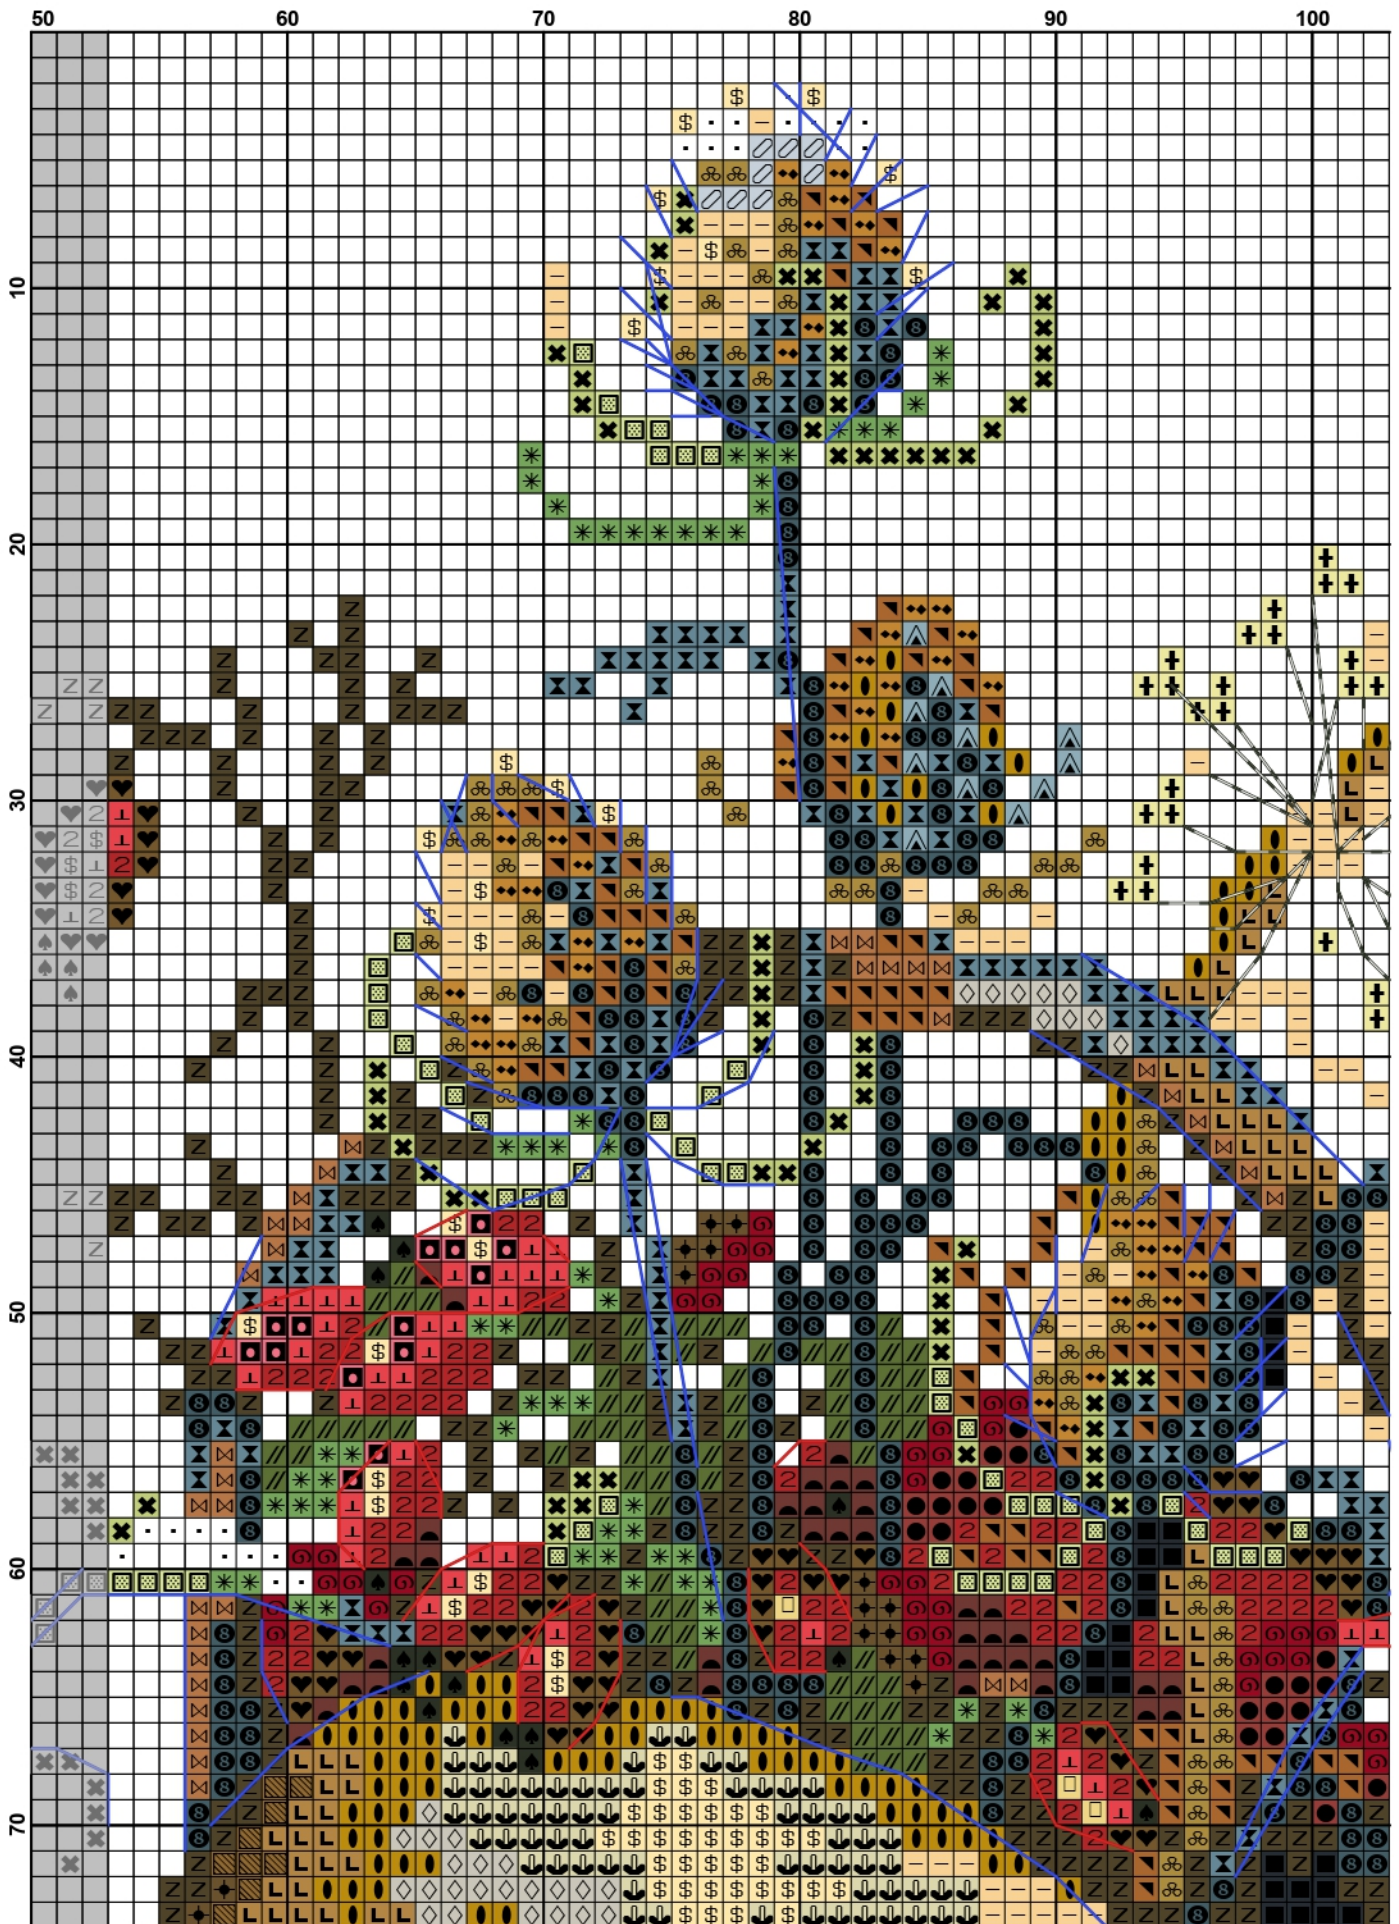

Merejka

Merejka K-129 - December

Merejka K-129 - December

Love Stitch

Merejka K-129 - December

Merejka K-129 - December

Love Stitch

Merejka K-129 - December

Merejka K-129 - December

Merejka K-129 - December

Merejka K-129 - December

Merejka K-129 - December

Pattern Name: Merejka - K-129 - December

Designed By: Merejka

Company: 2019

Copyright: Love Stitch

Fabric: ad'da 14,
218w X 159h Stitches

Size(s): 14 Count, 39.55w X 28.85h cm

10 Count, 55.37w X 40.39h cm

18 Count, 30.76w X 22.44h cm

22 Count, 25.17w X 18.36h cm

Floss Used for Full Stitches:

Symbol	Strands	Type	Number	Color
	2	DMC	301	Mahogany-MD
	2	DMC	310	Black
	2	DMC	321	Christmas Red
	2	DMC	433	Brown-MD
	2	DMC	434	Brown-LT
	2	DMC	435	Brown-VY LT
	2	DMC	453	Shell Gray-LT
	2	DMC	472	Avocado Green-UL LT
	2	DMC	680	Old Gold-DK
	2	DMC	745	Yellow-LT Pale
	2	DMC	801	Coffee Brown-DK
	2	DMC	814	Garnet-DK
	2	DMC	816	Garnet
	2	DMC	893	Carnation-LT
	2	DMC	930	Antique Blue-DK
	2	DMC	931	Antique Blue-MD
	2	DMC	932	Antique Blue-LT
	2	DMC	935	Avocado Green-DK
	2	DMC	937	Avocado Green-MD
	2	DMC	938	Coffee Brown-UL DK
	2	DMC	939	Navy Blue-VY DK
	2	DMC	976	Golden Brown-MD
	2	DMC	988	Forest Green-MD
	2	DMC	3752	Antique Blue-VY LT
	2	DMC	3801	Christmas Red-LT
	2	DMC	3855	Autumn Gold-LT
	2	DMC	B5200	Snow White
	1	DMC	453	Shell Gray-LT
	1	DMC	745	Yellow-LT Pale
	1	DMC	472	Avocado Green-UL LT
	1	DMC	988	Forest Green-MD
	1	DMC	680	Old Gold-DK
	1	DMC	3855	Autumn Gold-LT
	1	DMC	745	Yellow-LT Pale
	1	DMC	B5200	Snow White
	1	DMC	435	Brown-VY LT
	1	DMC	932	Antique Blue-LT
	1	DMC	816	Garnet
	1	DMC	3855	Autumn Gold-LT
	1	DMC	3855	Autumn Gold-LT
	1	DMC	472	Avocado Green-UL LT
	1	DMC	3752	Antique Blue-VY LT
	1	DMC	B5200	Snow White

Love Stitch

Floss Used for Back Stitches:

Symbol	Strands	Type	Number	Color
 	2	DMC	435	Brown-VY LT
 	1	DMC	814	Garnet-DK
 	1	DMC	935	Avocado Green-DK
 	1	DMC	939	Navy Blue-VY DK
 	1	DMC	B5200	Snow White