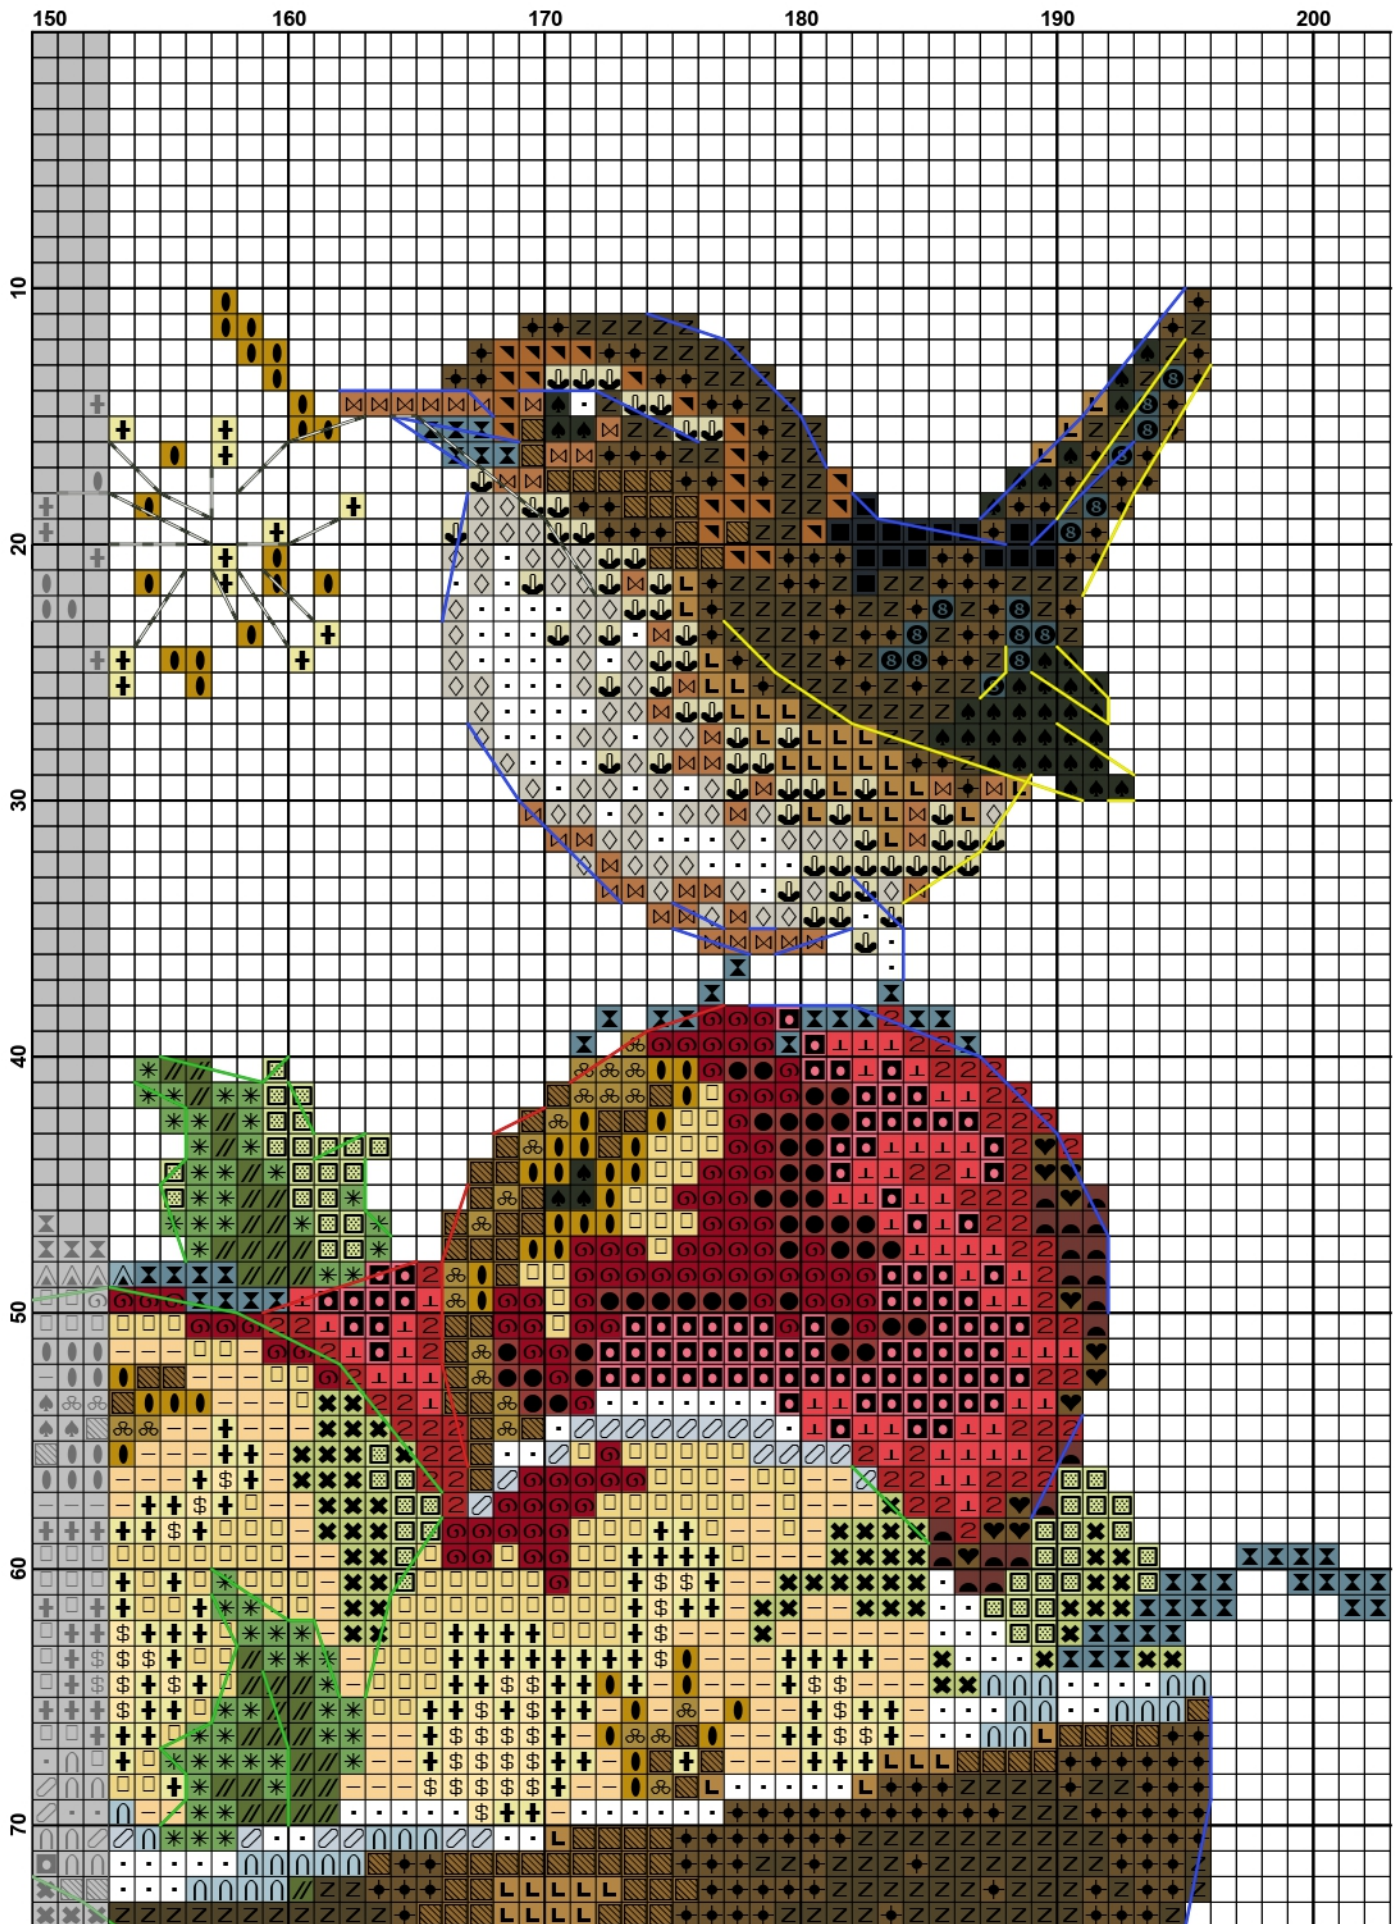

Merejka

Merejka K-129 - December

Merejka K-129 - December

Love Stitch

Merejka K-129 - December

Merejka K-129 - December

Love Stitch

Merejka K-129 - December

Merejka K-129 - December

Merejka K-129 - December

Merejka K-129 - December

Merejka K-129 - December

Pattern Name: Merejka - K-129 - December

Designed By: Merejka

Company: 2019

Copyright: Love Stitch

Fabric: ad'da 14,
218w X 159h Stitches

Size(s): 14 Count, 39.55w X 28.85h cm

10 Count, 55.37w X 40.39h cm

18 Count, 30.76w X 22.44h cm

22 Count, 25.17w X 18.36h cm

Floss Used for Full Stitches:

Symbol	Strands	Type	Number	Color
	2	DMC	301	Mahogany-MD
	2	DMC	310	Black
	2	DMC	321	Christmas Red
	2	DMC	433	Brown-MD
	2	DMC	434	Brown-LT
	2	DMC	435	Brown-VY LT
	2	DMC	453	Shell Gray-LT
	2	DMC	472	Avocado Green-UL LT
	2	DMC	680	Old Gold-DK
	2	DMC	745	Yellow-LT Pale
	2	DMC	801	Coffee Brown-DK
	2	DMC	814	Garnet-DK
	2	DMC	816	Garnet
	2	DMC	893	Carnation-LT
	2	DMC	930	Antique Blue-DK
	2	DMC	931	Antique Blue-MD
	2	DMC	932	Antique Blue-LT
	2	DMC	935	Avocado Green-DK
	2	DMC	937	Avocado Green-MD
	2	DMC	938	Coffee Brown-UL DK
	2	DMC	939	Navy Blue-VY DK
	2	DMC	976	Golden Brown-MD
	2	DMC	988	Forest Green-MD
	2	DMC	3752	Antique Blue-VY LT
	2	DMC	3801	Christmas Red-LT
	2	DMC	3855	Autumn Gold-LT
	2	DMC	B5200	Snow White
	1	DMC	453	Shell Gray-LT
	1	DMC	745	Yellow-LT Pale
	1	DMC	472	Avocado Green-UL LT
	1	DMC	988	Forest Green-MD
	1	DMC	680	Old Gold-DK
	1	DMC	3855	Autumn Gold-LT
	1	DMC	745	Yellow-LT Pale
	1	DMC	B5200	Snow White
	1	DMC	435	Brown-VY LT
	1	DMC	932	Antique Blue-LT
	1	DMC	816	Garnet
	1	DMC	3855	Autumn Gold-LT
	1	DMC	3855	Autumn Gold-LT
	1	DMC	472	Avocado Green-UL LT
	1	DMC	3752	Antique Blue-VY LT
	1	DMC	B5200	Snow White

Love Stitch

Floss Used for Back Stitches:

Symbol	Strands	Type	Number	Color
 	2	DMC	435	Brown-VY LT
 	1	DMC	814	Garnet-DK
 	1	DMC	935	Avocado Green-DK
 	1	DMC	939	Navy Blue-VY DK
 	1	DMC	B5200	Snow White